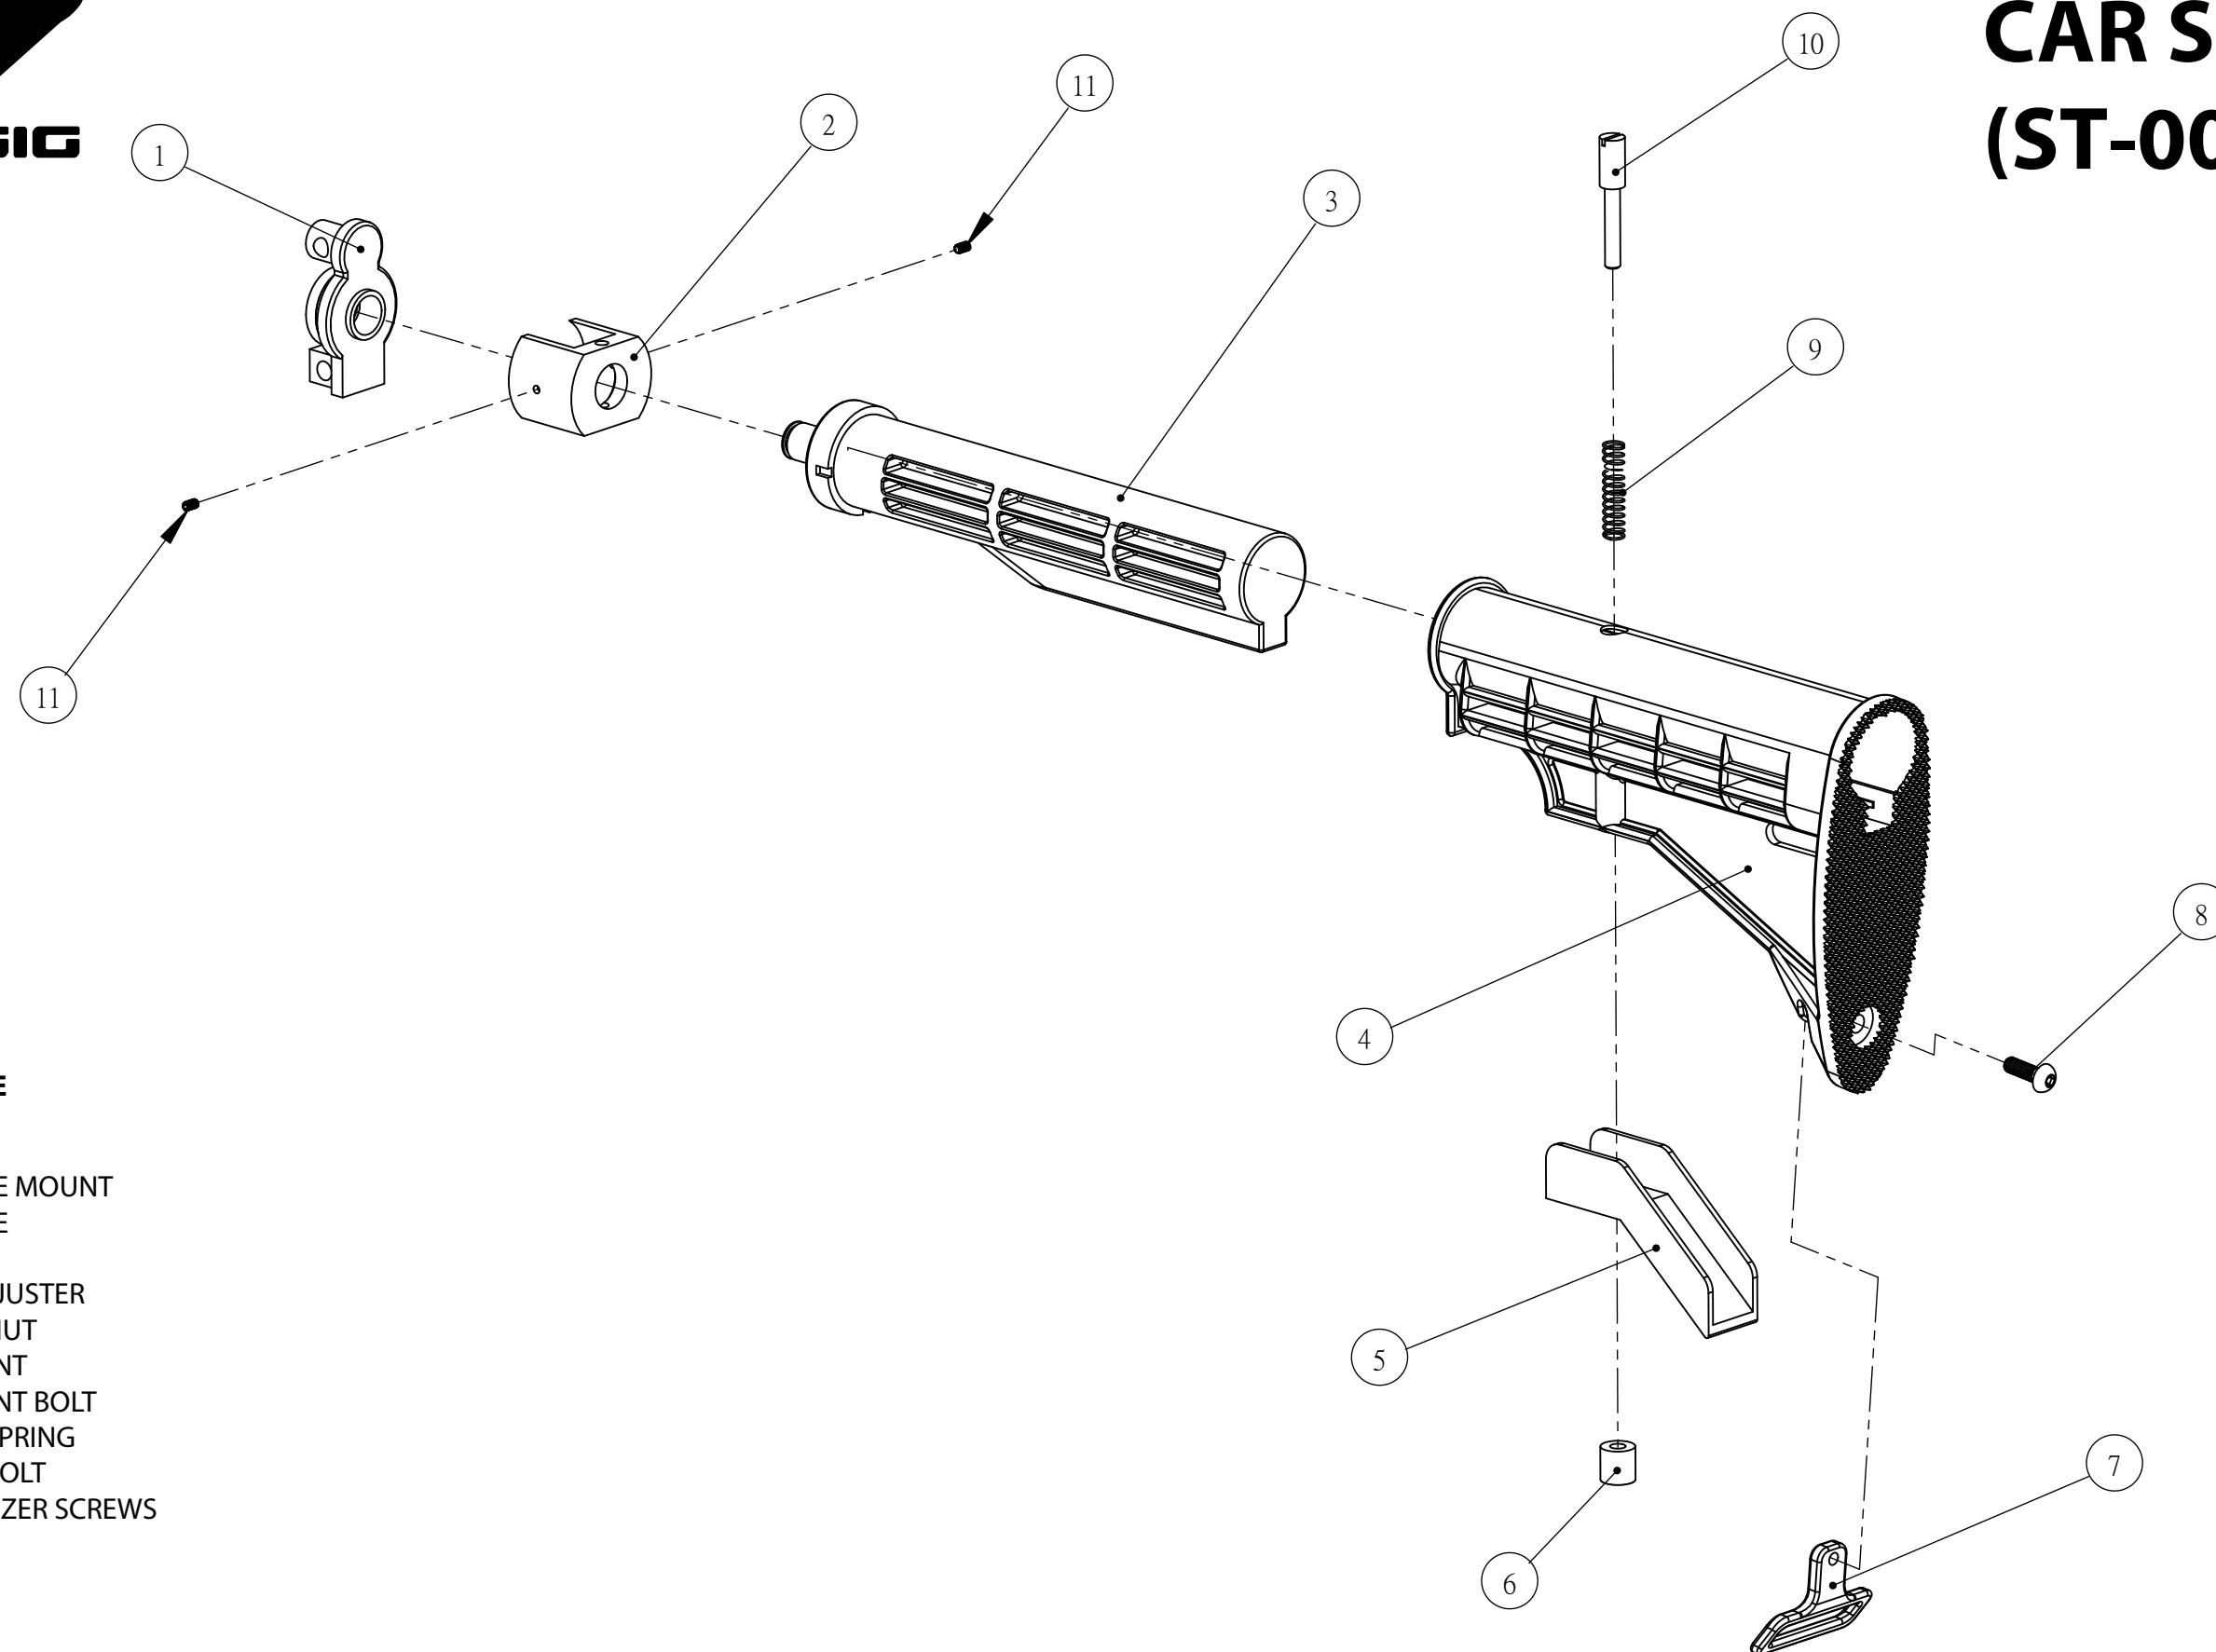

APPENDIX G

COMMANDO CAR STOCK (ST-001)

#	PART NAME
1	END PLATE
2	BUFFERTUBE MOUNT
3	BUFFERTUBE
4	BUTTSTOCK
5	LENGTH ADJUSTER
6	ADJUSTER NUT
7	SLING MOUNT
8	SLING MOUNT BOLT
9	ADJUSTER SPRING
10	ADJUSTER BOLT
11	SIDE STABILIZER SCREWS (OPTIONAL)