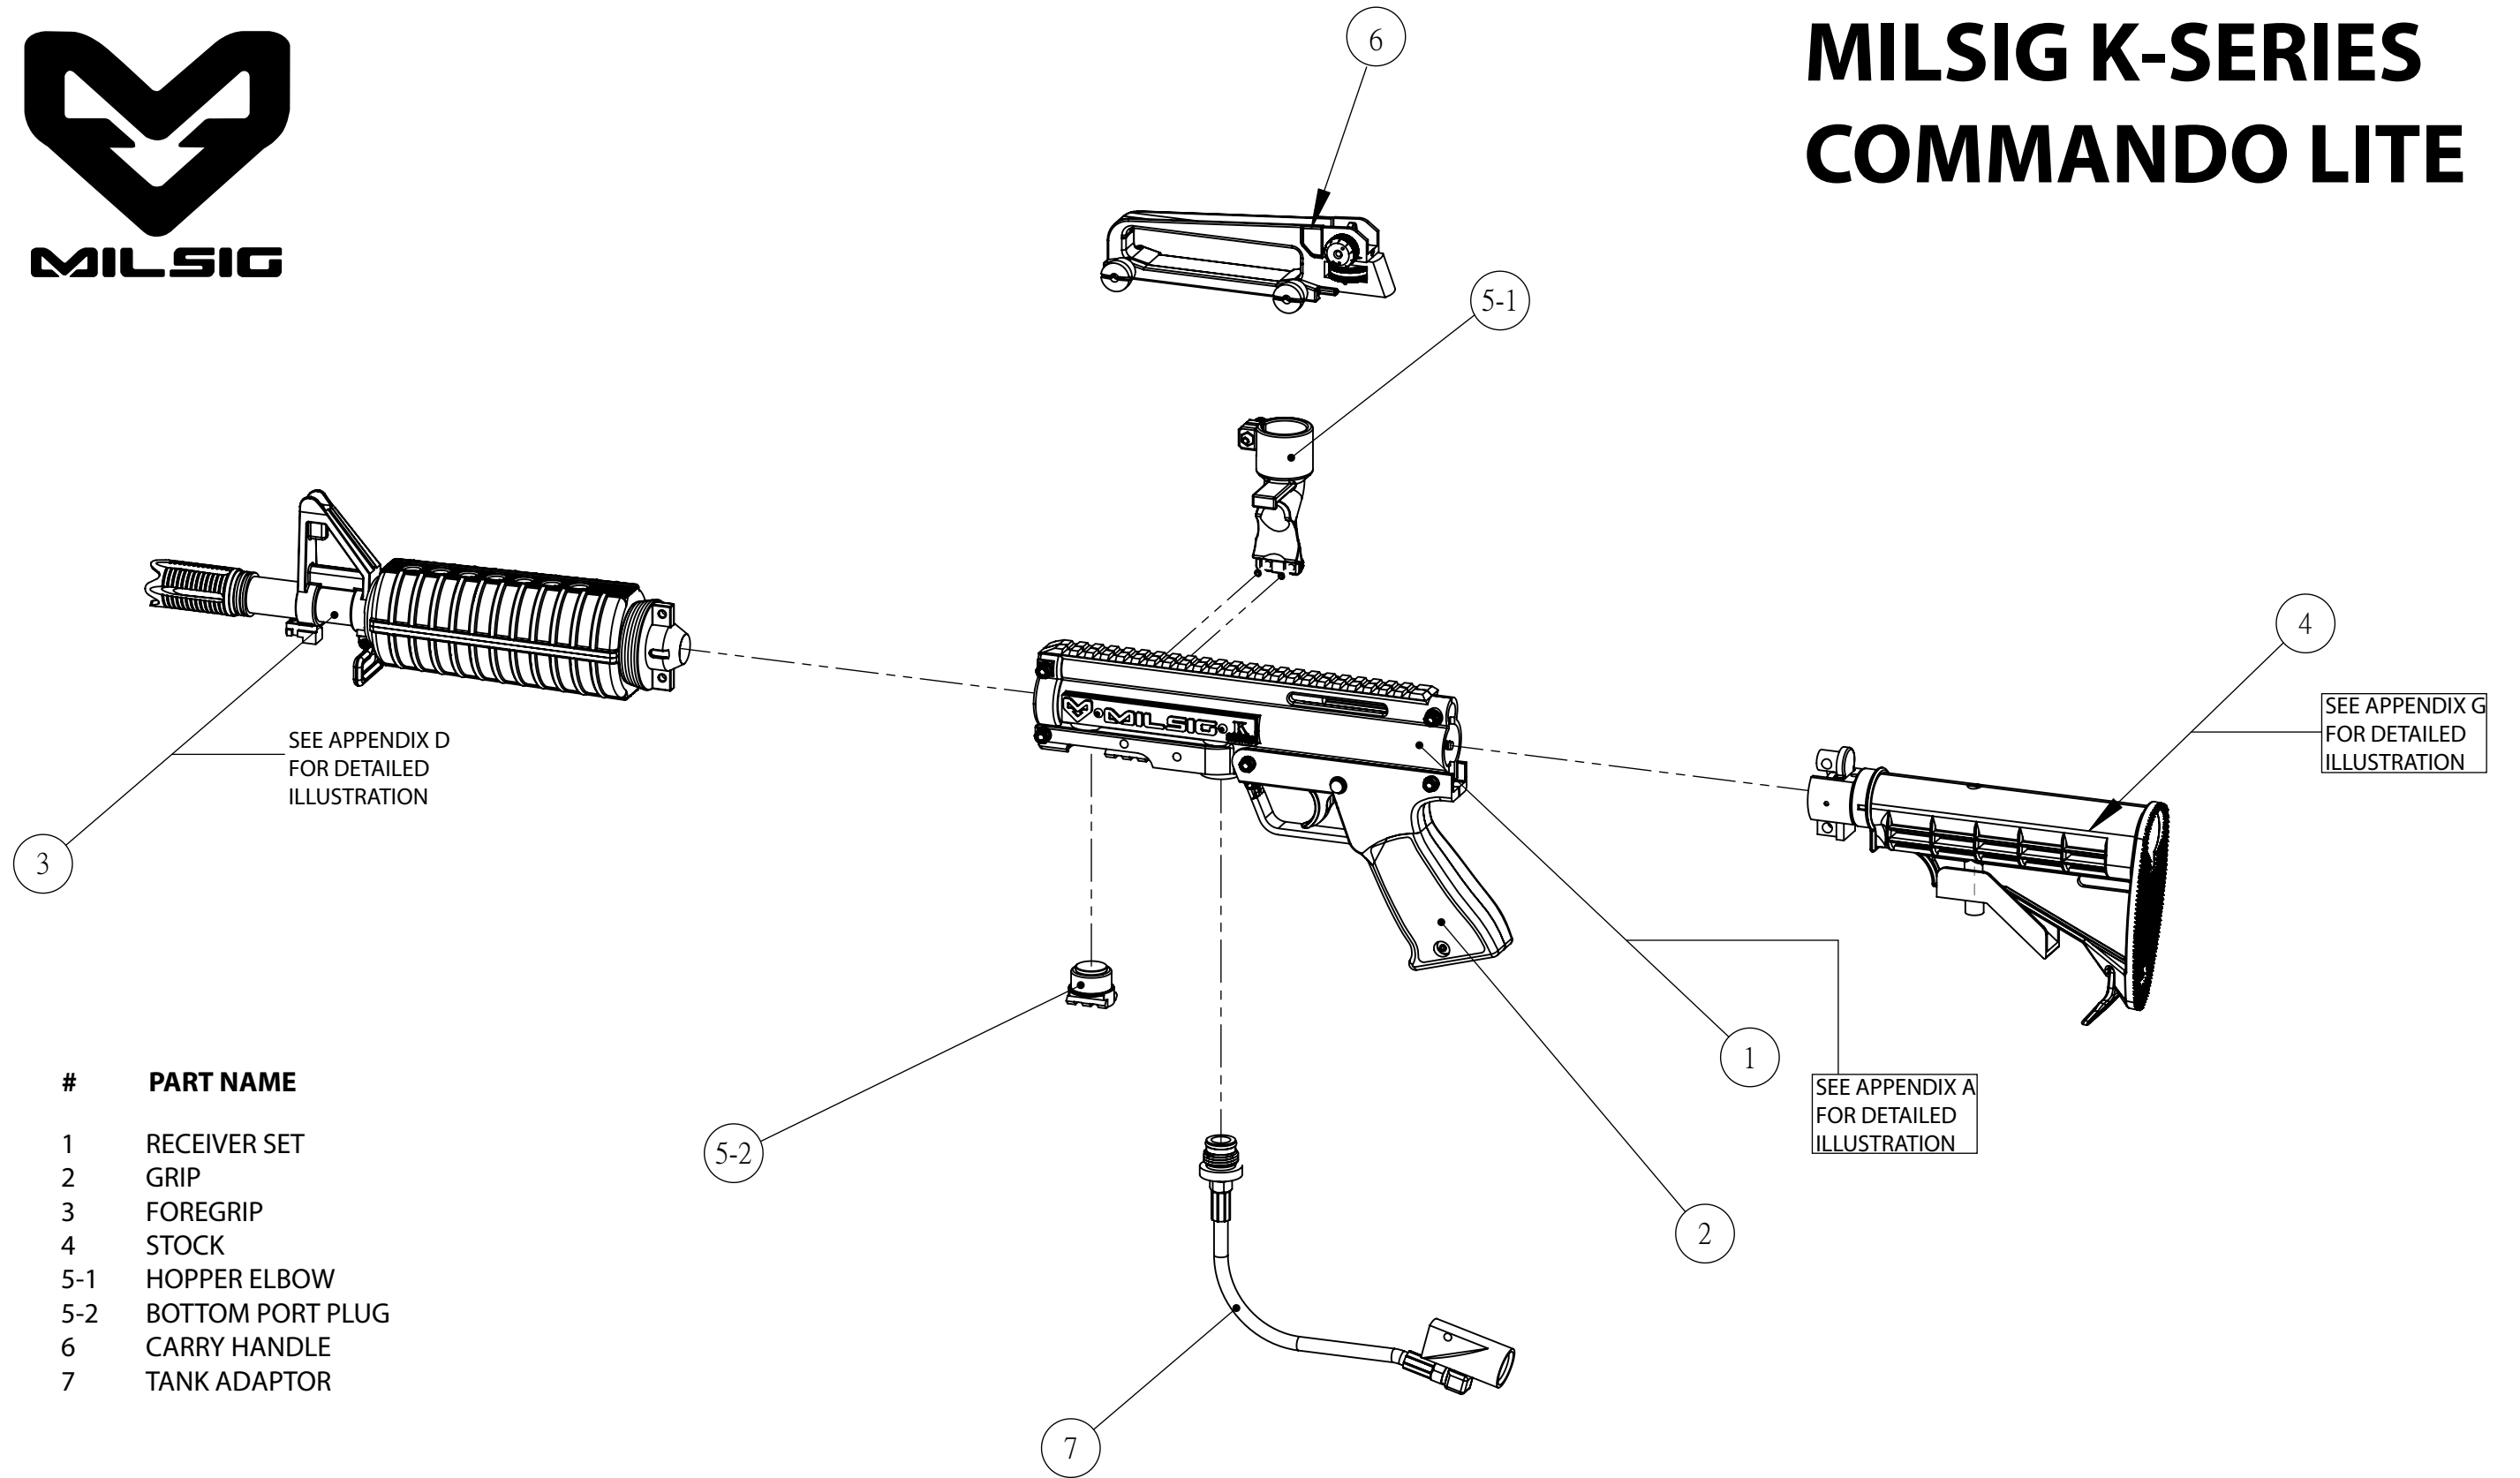

MILSIG K-SERIES COMMANDO LITE

#	PART NAME
1	RECEIVER SET
2	GRIP
3	FOREGRIP
4	STOCK
5-1	HOPPER ELBOW
5-2	BOTTOM PORT PLUG
6	CARRY HANDLE
7	TANK ADAPTOR