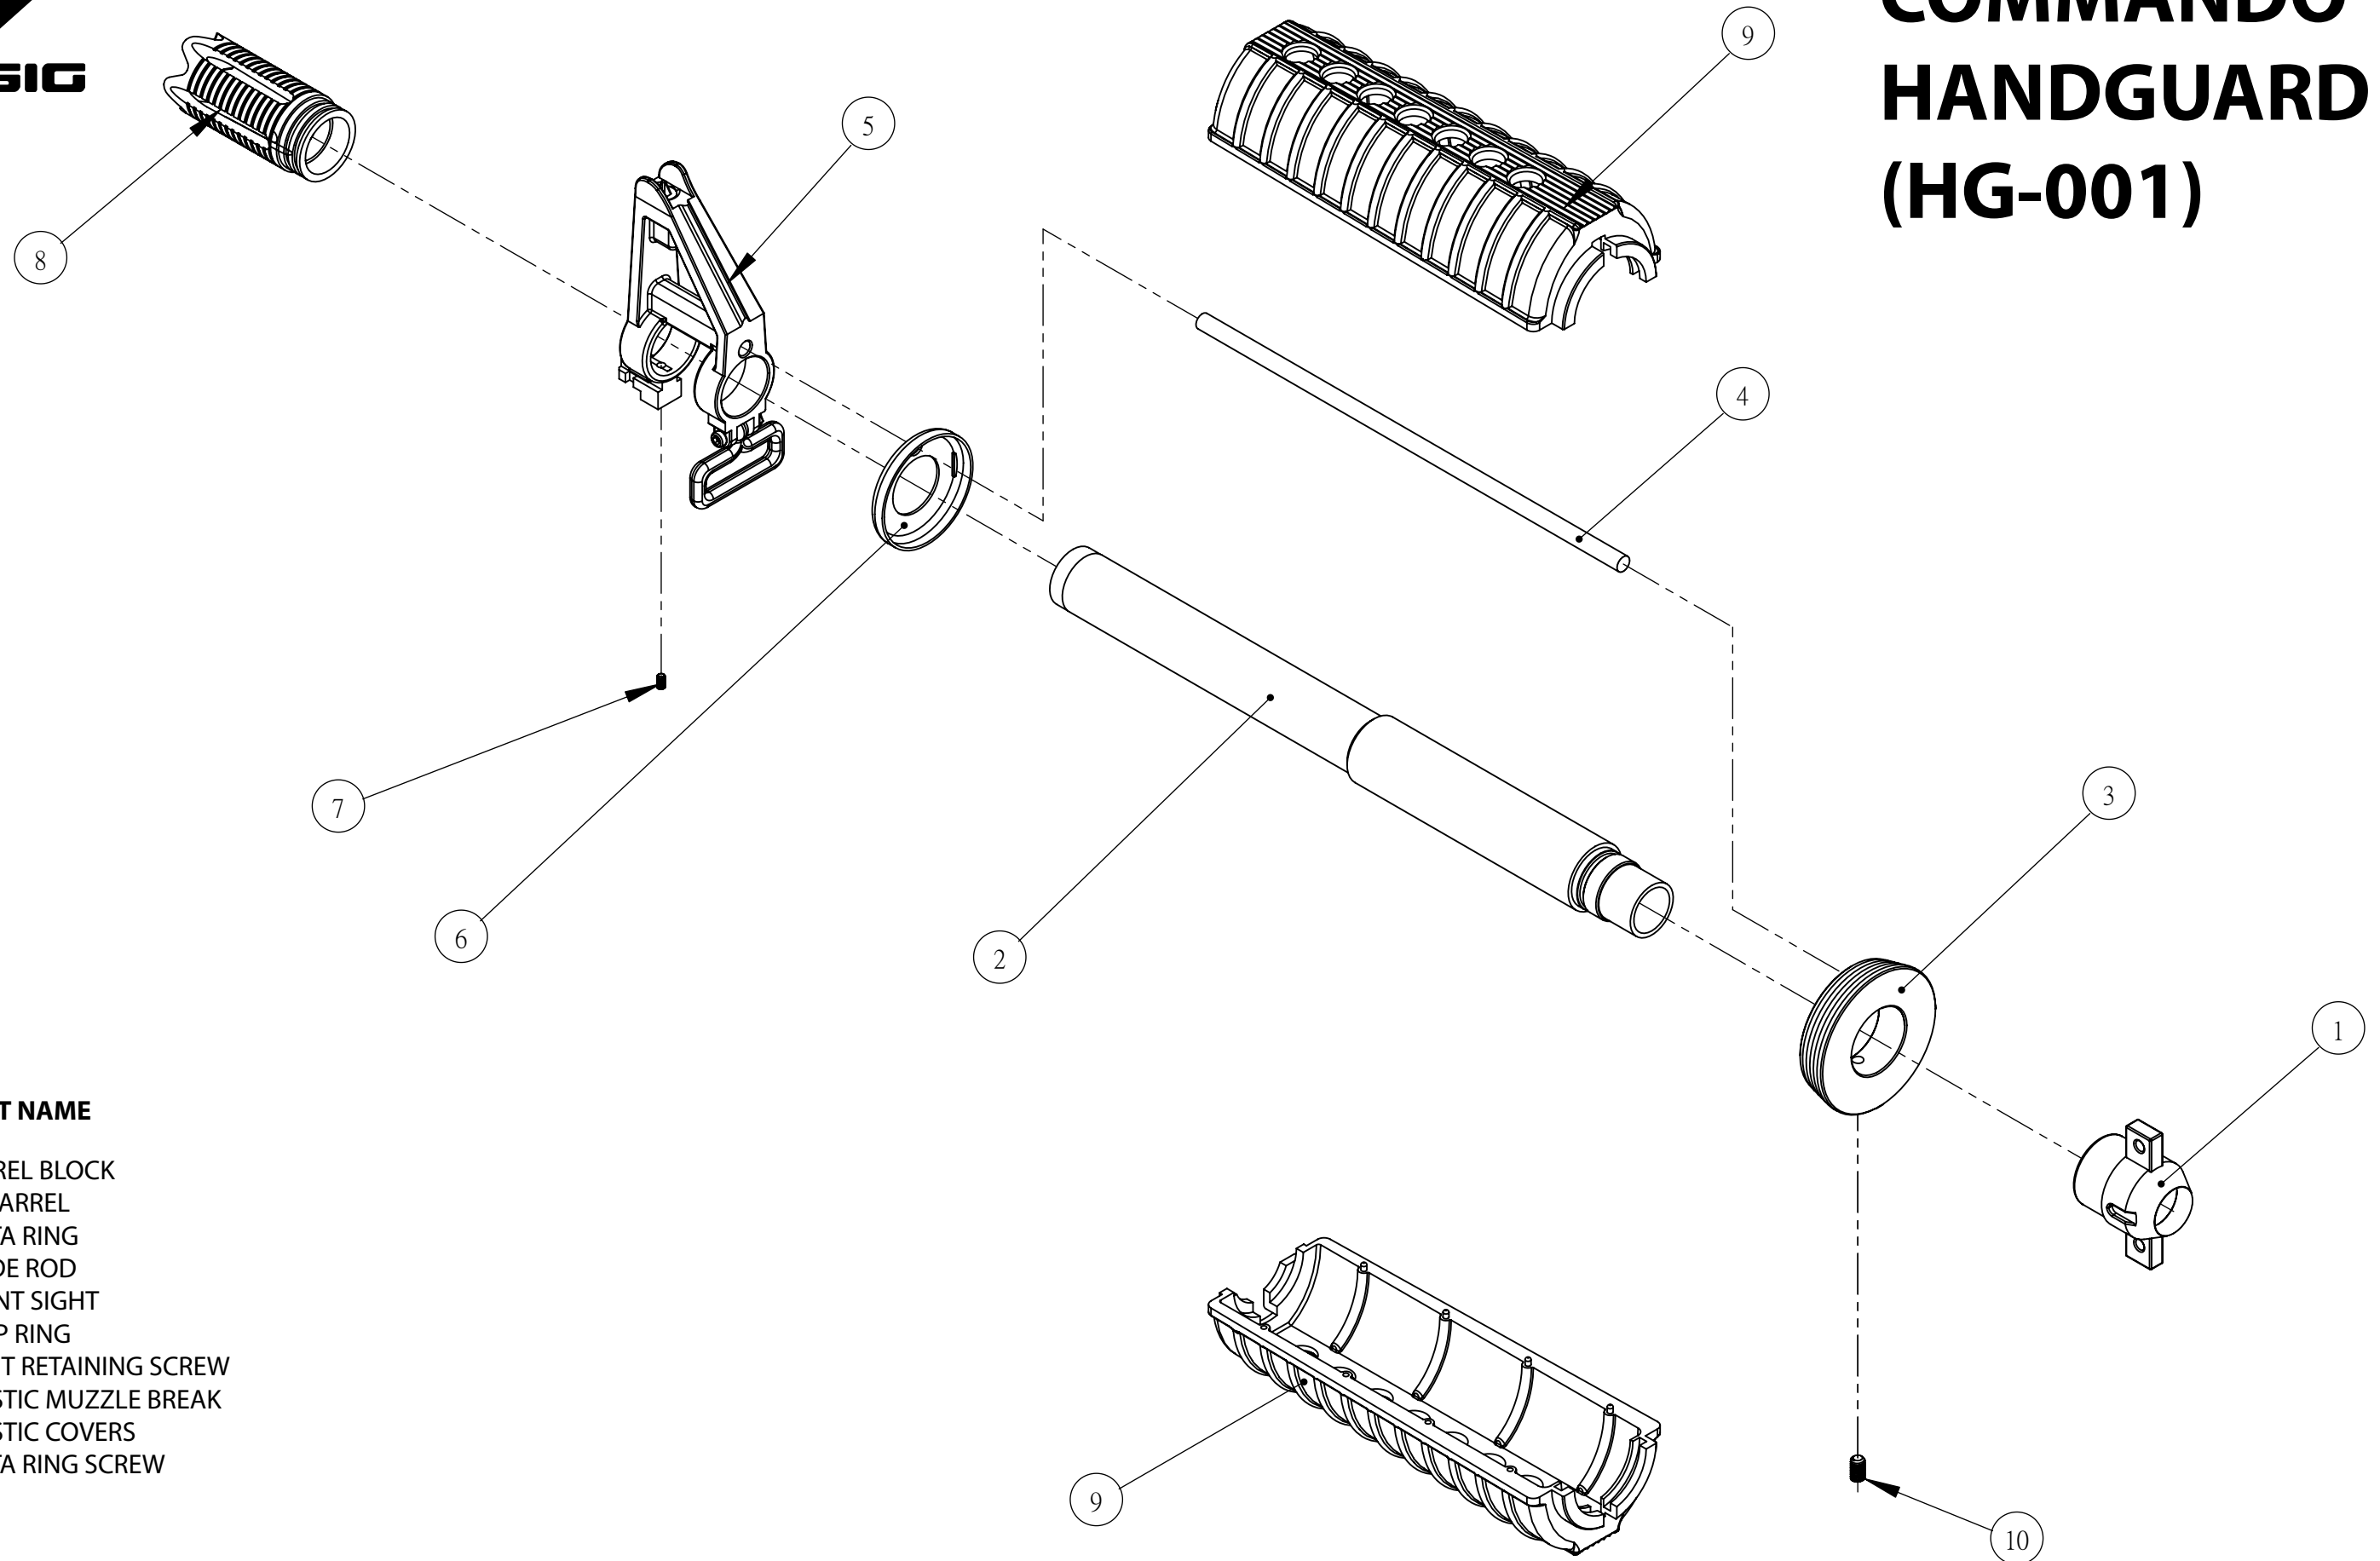

APPENDIX D

MILSIG K-SERIES COMMANDO HANDGUARD (HG-001)

#	PART NAME
1	BARREL BLOCK
2	12' BARREL
3	DELTA RING
4	GUIDE ROD
5	FRONT SIGHT
6	SNAP RING
7	SIGHT RETAINING SCREW
8	PLASTIC MUZZLE BREAK
9	PLASTIC COVERS
10	DELTA RING SCREW