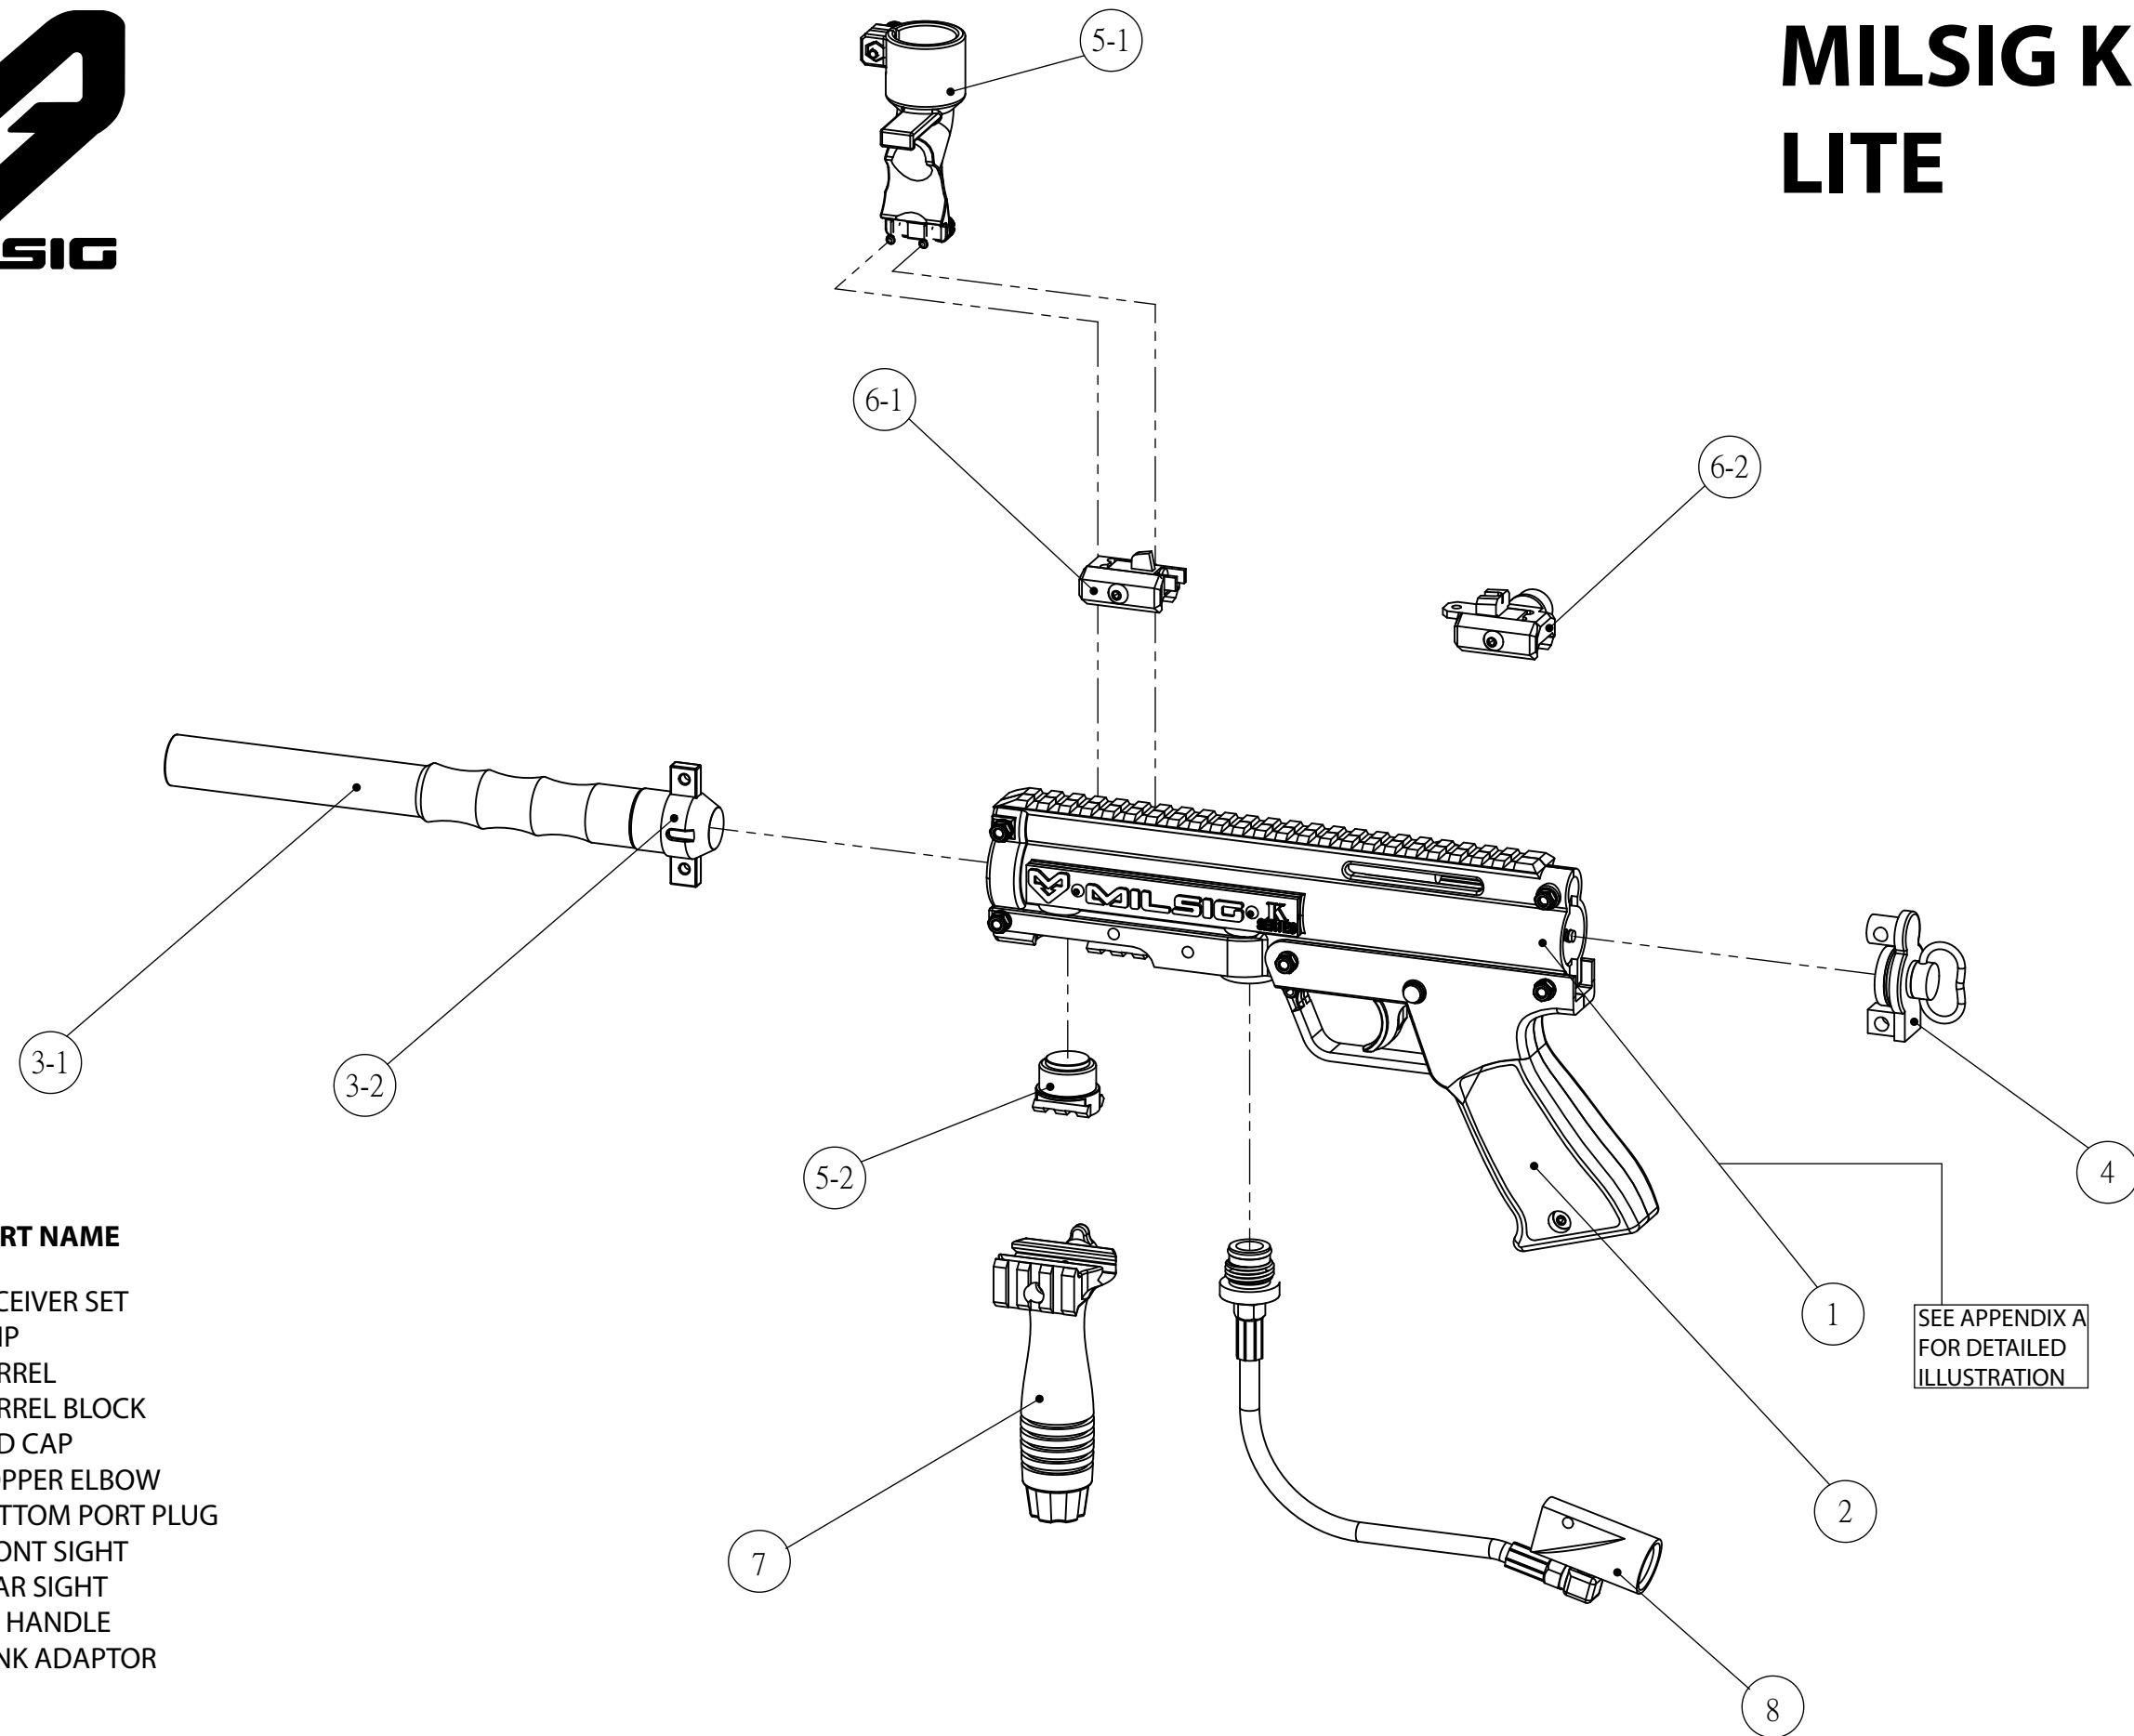

MILSIG K-SERIES LITE

#	PART NAME
1	RECEIVER SET
2	GRIP
3-1	BARREL
3-2	BARREL BLOCK
4	END CAP
5-1	HOPPER ELBOW
5-2	BOTTOM PORT PLUG
6-1	FRONT SIGHT
6-2	REAR SIGHT
7	RIS HANDLE
8	TANK ADAPTOR

SEE APPENDIX A
FOR DETAILED
ILLUSTRATION